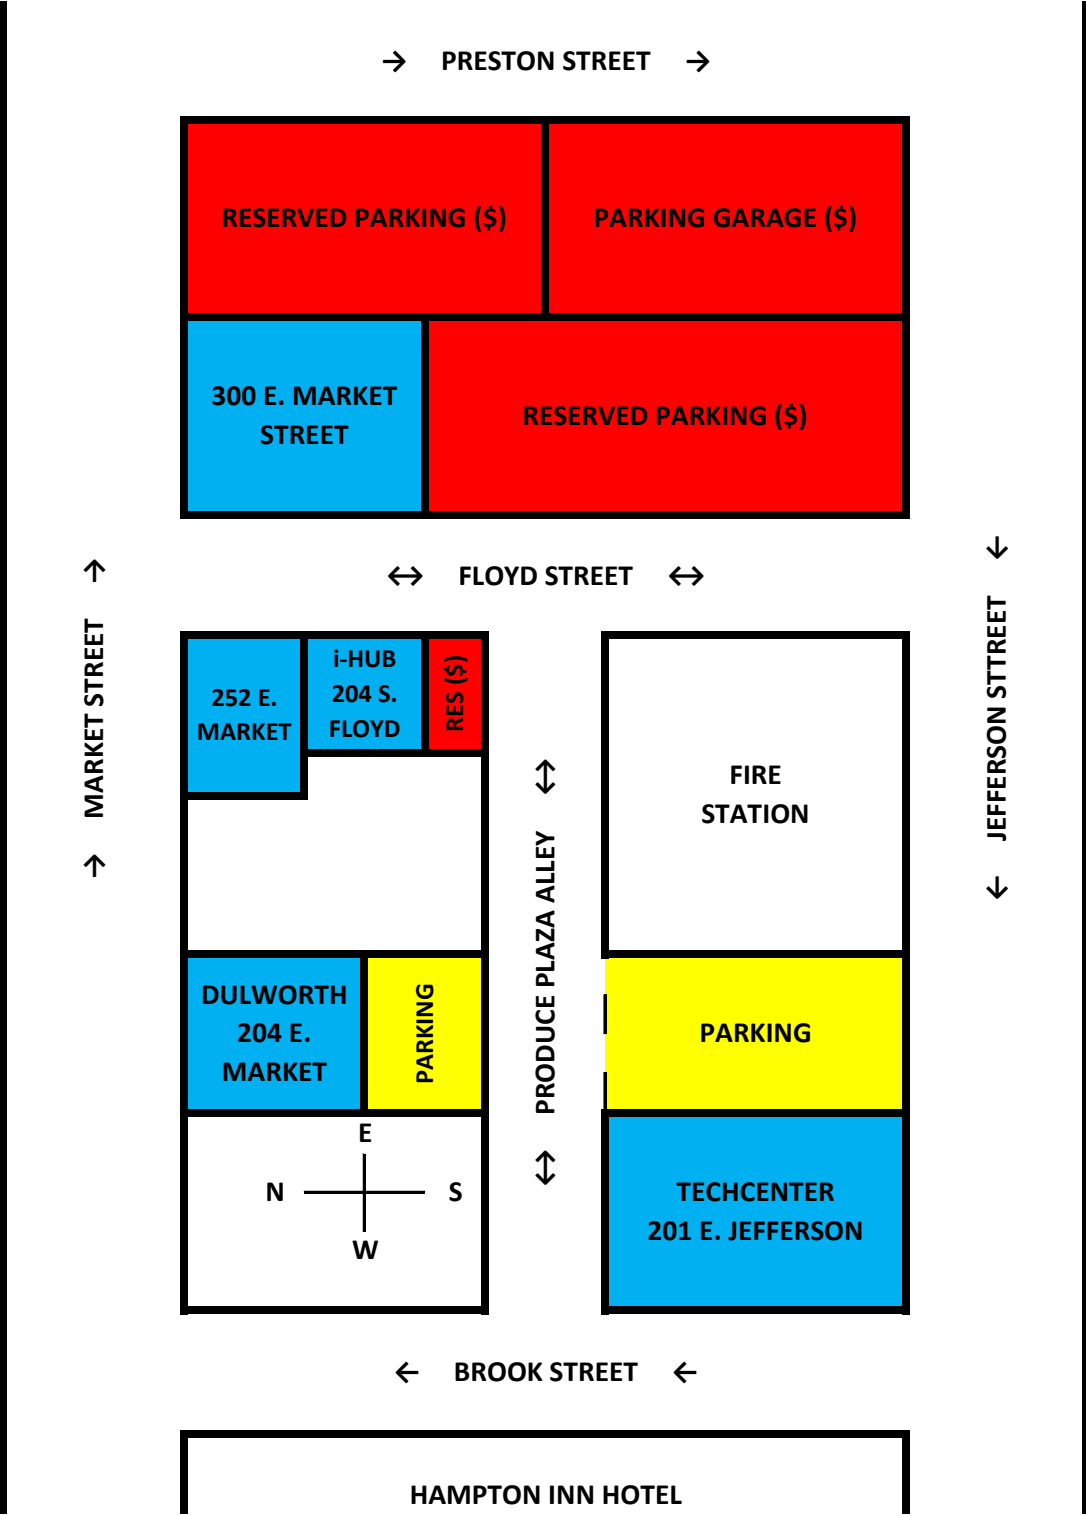

## AFTER HOURS and WEEKEND PARKING

After Hours and Weekend Parking for Nucleus Tenants  
 Monday - Friday 5.00 p.m. - 7.00 a.m.  
 Weekends - 5.00 p.m. Friday - 7.00 a.m. Monday

Vehicles parked outside these hours will be ticketed, towed or clamped