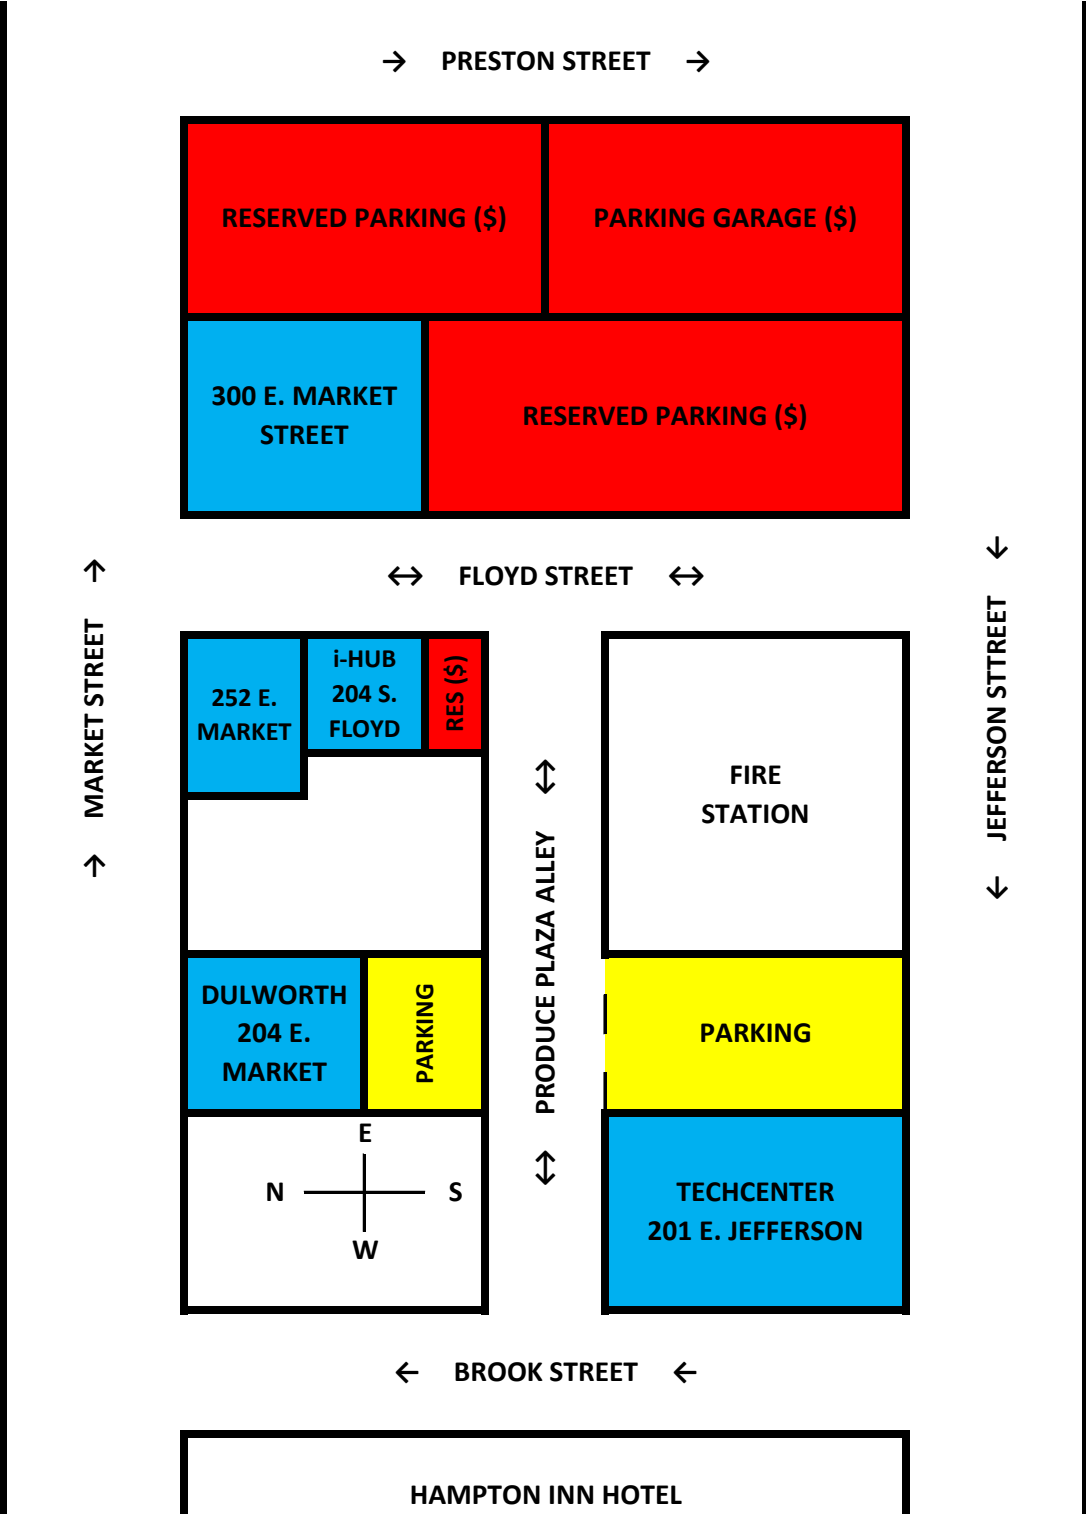

NUCLEUS INNOVATION PARK

AFTER HOURS and WEEKEND PARKING

Yellow Box: After Hours and Weekend Parking for Nucleus Tenants
 Monday - Friday 5.00 p.m. - 7.00 a.m.
 Weekends - 5.00 p.m. Friday - 7.00 a.m. Monday

Vehicles parked outside these hours will be ticketed, towed or clamped